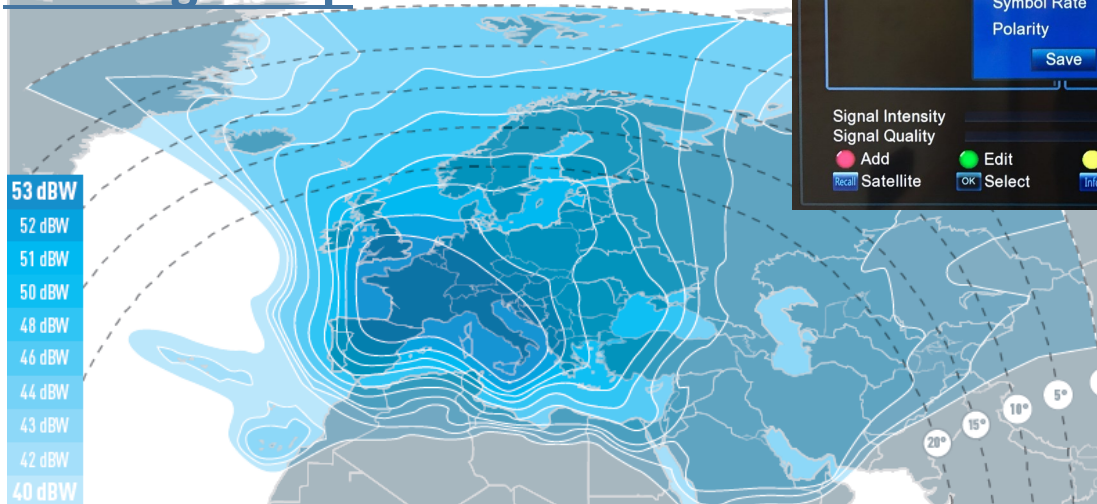

Service Name EU: EFI-ARA
Provider Name Eutelsat
Transponder 93

Tuning Instructions

Blind scan satellite Hotbird 13 East if available, or do the following

Select Edit / Add transponder in main menu

Enter the tuning information shown above

Scan transponder for services

Select channel "EU: EFI—ARA" from EPG/

Sample transponder menu screen

Coverage Map

HOTBIRD 13C: Ku-band Widebeam Downlink Coverage