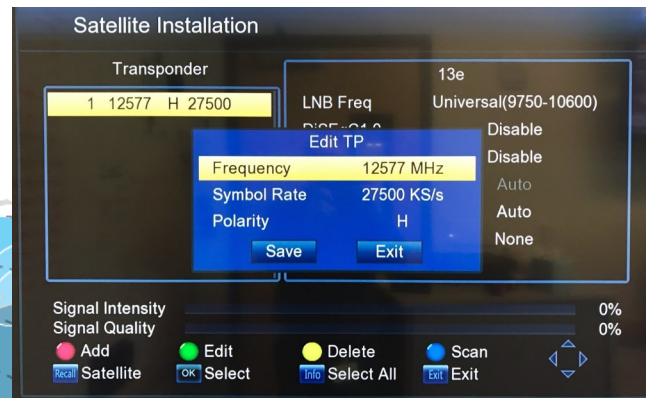

General Conference Broadcast on the Hotbird 13 Satellite System

Receiver Tuning Info

Frequency 12577 MHz
Symbol rate 27500 MS/s
Polarization H (Horizontal)
Modulation Auto (8PSK)
FEC Auto (3/4)

Channel Info

Service Name EU: EFI-ARA
Provider Name Eutelsat
Transponder 93

Tuning Instructions

Blind scan satellite Hotbird 13 East if available, or do the following

Select Edit / Add transponder in main menu

Enter the tuning information shown above

Scan transponder for services

Select channel "EU: EFI—ARA" from EPG/

Sample transponder menu screen